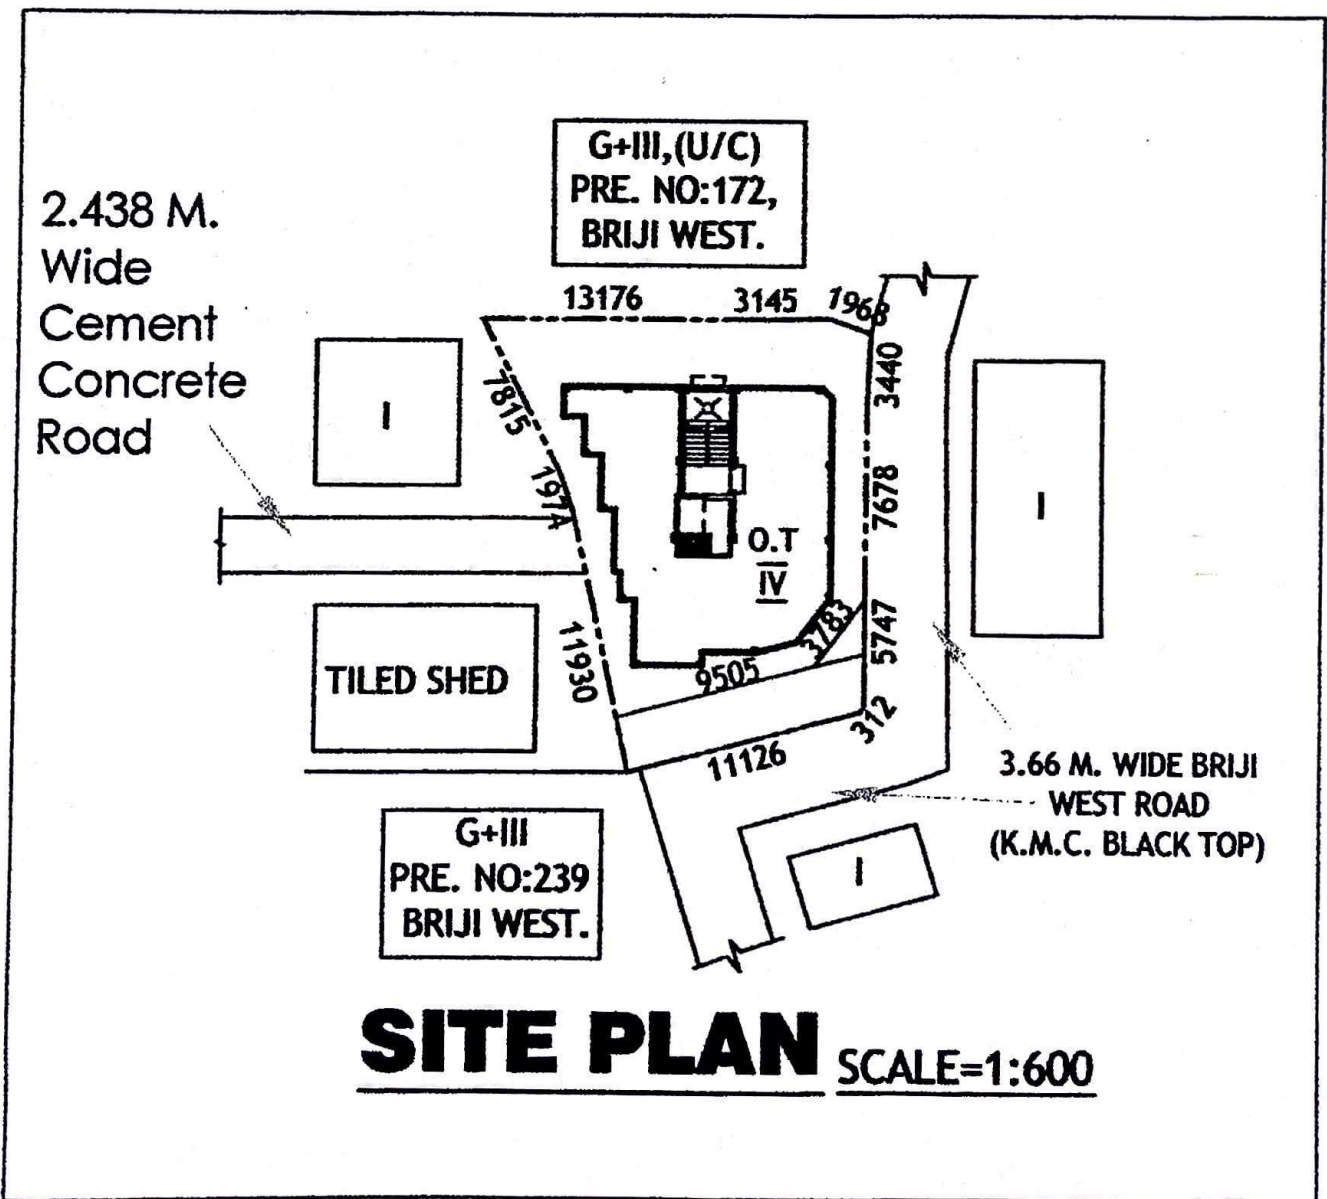

Ref. No. :

Date : .....

Location: 173, Briji East, Kolkata - 700084, Under Ward No - 110 of Borough - XI of KMC

Latitude: 22.47059886195686

Longitude: 88.38601521728216

M/s. NEST CONSTRUCTION

*Gautam Nandan*